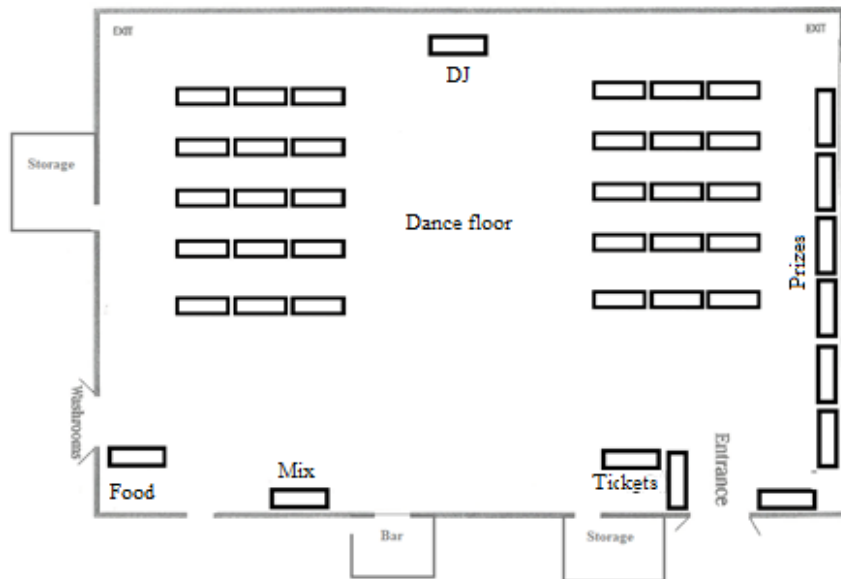

The Great Hall

- 2 tables for tickets
- 6 tables for prizes
- 1 table (with chair) for the DJ
- 2 tables for mix
- 2 tables for food
- 30 tables for seating. (Seating for 240)

Capacity: 373

The Gymnasium

- 2 tables for tickets
- 7 tables for prizes
- 1 table (with chair) for the DJ
- 1 table for mix
- 1 table for food
- 30 tables for seating. (Seating for 240)

Capacity: 349